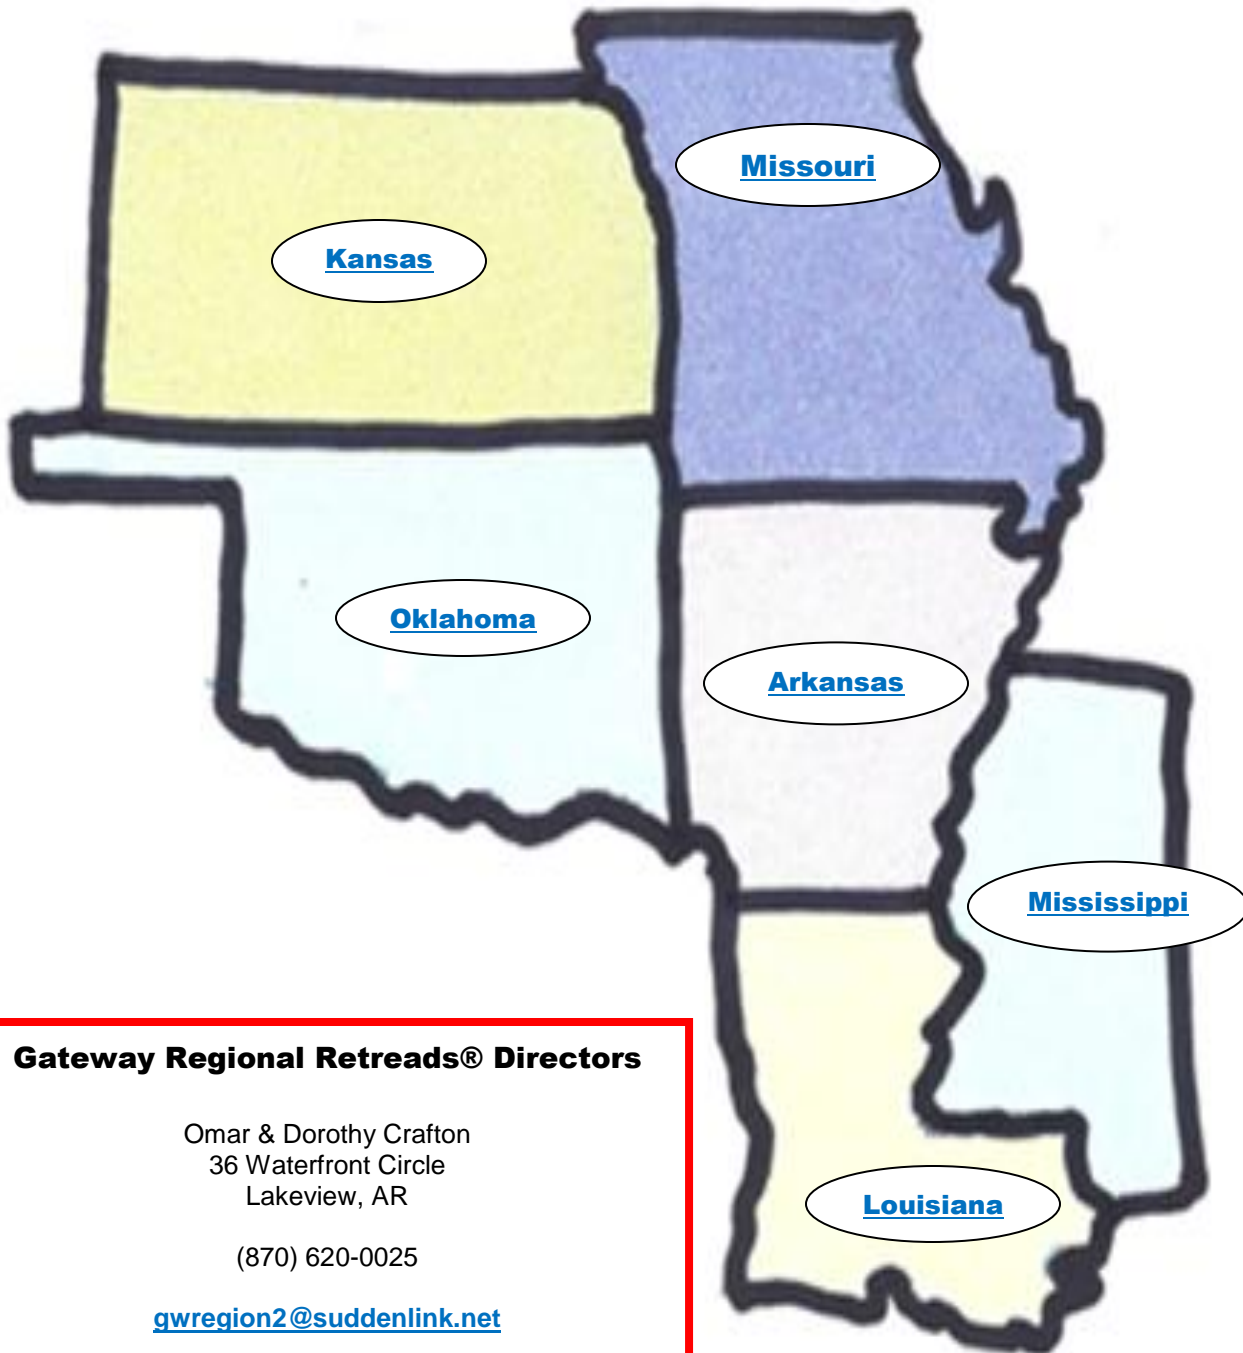

Gateway Regional Retreads®

Omar & Dorothy Crafton, Directors

Email: gwregion2@suddenlink.net

Phone: 870-820-0025

Click on State Name to review Area & State Reps Info

Gateway Regional Retreads® Directors

Omar & Dorothy Crafton
36 Waterfront Circle
Lakeview, AR

(870) 620-0025

gwregion2@suddenlink.net

Gateway Regional Retreats®

ARKANSAS

North Arkansas State Rep

Wayne & Anne Jolibois
103 Mountain Valley Road
Mountain Home, AR 72653

(870) 491-5743

anne.jolibois@yahoo.com