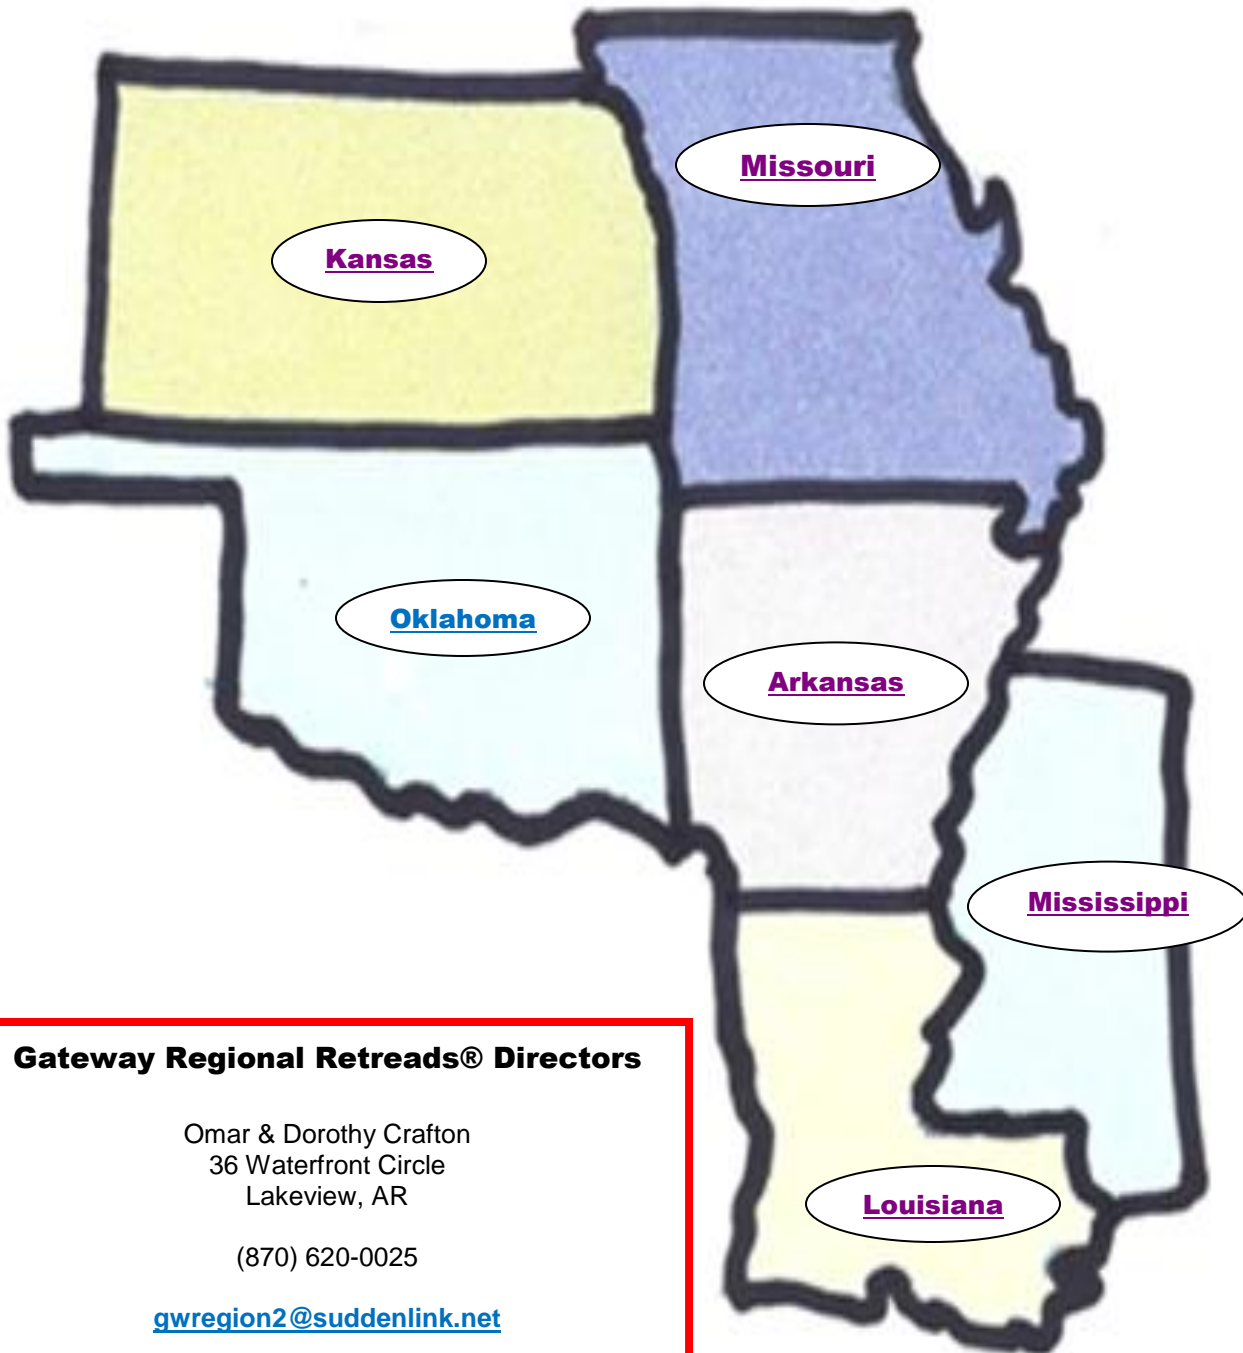

Gateway Regional Retreads®

Omar & Dorothy Crafton, Directors

Email: gwregion2@suddenlink.net

Phone: 870-620-0025

Click on State Name to review Area & State Reps Info

Gateway Regional Retreads® Directors

Omar & Dorothy Crafton
36 Waterfront Circle
Lakeview, AR